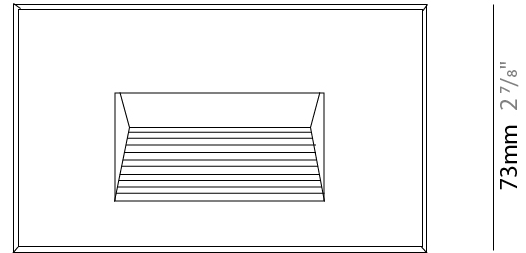

base number   Color   Finish
Temperature   Options

1. To build a product code in our configurator select the specify button on the base model # product page
2. To build a manual product code on this datasheet choose from the options listed below in blue font and add the suffix to the base model #

GENERAL

Series: New Green
Subseries: New Green XS
Brand: Side
Division: Exterior
Mounting Type: Recessed
Mounting Location: Wall
Subcategory: Step Light

PHYSICAL

Shape: Rectangle
Length (mm): 116
Length (in): 4 ⁹/₁₆
Width (mm): 73
Width (in): 2 ⁷/₈
Depth (mm): 65
Depth (in): 2 ⁹/₁₆
Light Distribution: Asymmetric
Weight (kg): 0.4
Weight (lbs): 0.88
Diffuser: Clear tempered glass
Gasket: Silicon rubber
Fixture Finish: WHI / BLK / GRY
Fixture Material: Aluminum Die Cast

ELECTRICAL

Lamp Type: LED (Zhaga Standard)
Input Wattage (W): 2
Total Output Wattage (W): 1.05
Dimming: Non-Dimmable
Driver Included: No
Driver Location: Remote
Driver Type: Constant Current - Universal
Driver Class: Class 2
Input Voltage (V): 120 - 277
Constant Current (MA): 350
Upon Request: 0-10Vdc dimming / Phase dimming 120Vac

LED

Color Temperature (°K): 3000 / 4000
Max. Delivered Lumen (lm): 103.7 / 116.6
Nominal Lumen (lm): 240 / 270
CRI: >90 CRI
Lamp Life (hrs): 50000

OPTICAL

Optic°: Asymmetrical

RATINGS AND CERTIFICATIONS

Certified By: Certified for North American Standards
IP rating: IP65
IK Rating: IK07

PROJECT
TYPE
SPECIFIER
QUANTITY
DATE