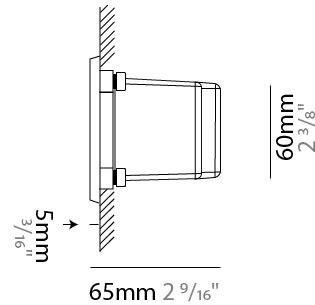

116mm 4 ⁹/₁₆"